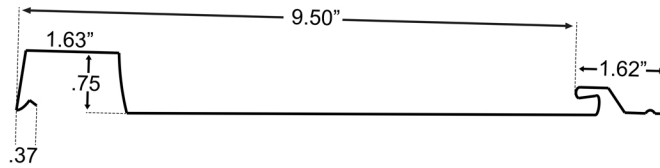

APPALACHIAN METAL SALES

Board and Batten Trim & Accessories

9 1/2" Board and Batten

BB Inside Corner

BB Outside Corner

BB Band Board

BB Drip Flash

J Channel