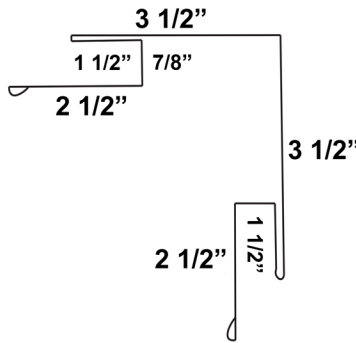

APPALACHIAN METAL SALES

Board and Batten Trim & Accessories

9 1/2" Board and Batten

BB Inside Corner

BB Outside Corner

BB Band Board

BB Drip Flash

J Channel

BB Double Angle

Rat Guard

BB Utility Trim