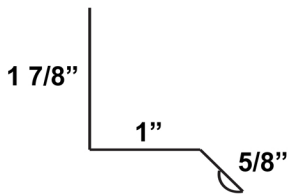

APPALACHIAN METAL SALES

Board and Batten Trim & Accessories

9 1/2" Board and Batten

BB Inside Corner

BB Outside Corner

BB Band Board

BB Drip Flash

J Channel