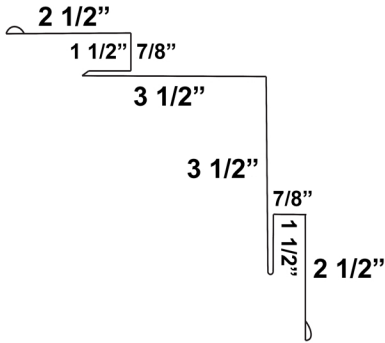

APPALACHIAN METAL SALES

Board and Batten Trim & Accessories

9 1/2" Board and Batten

BB Inside Corner

BB Outside Corner

BB Band Board

BB Drip Flash

J Channel

BB Double Angle

Rat Guard

BB Utility Trim