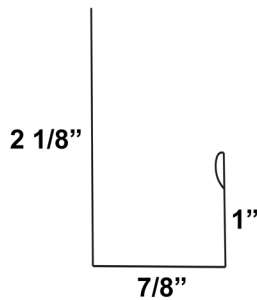

APPALACHIAN METAL SALES

Board and Batten Trim & Accessories

9 1/2" Board and Batten

BB Inside Corner

BB Outside Corner

BB Band Board

BB Drip Flash

J Channel

BB Double Angle

Rat Guard

BB Utility Trim