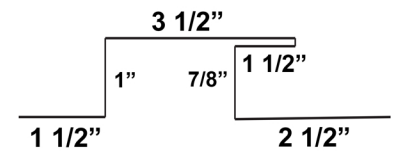

APPALACHIAN METAL SALES

Board and Batten Trim & Accessories

9 1/2" Board and Batten

BB Inside Corner

BB Outside Corner

BB Band Board

BB Drip Flash

J Channel